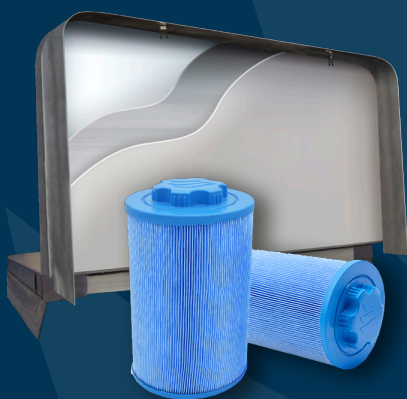

MINIMUM POWER

32 Amp Pro

45 Amp Elite