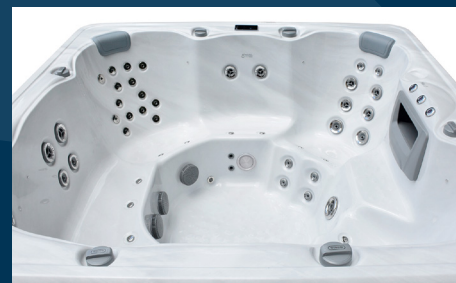

MINIMUM POWER

32 Amp Hydro

32 Amp Pro

CALYPSO SERIES

The Calypso is a large roomy spa with an open, "hot tub" design. With multiple massage experiences, the Calypso will meet all of your relaxation and hydrotherapy needs. Pro Platinum pictured.

HYDRO	HYDRO PLATINUM	PRO PLATINUM
7 Seater Spa	7 Seater Spa	7 Seater Spa
PUMPS		
2 x 3hp Massage Pump	2 x 3hp Massage Pump	3 x 3hp Massage Pump
1 x Filtration Pump	1 x Filtration Pump	1 x Filtration Pump
	Heated Air Blower	Heated Air Blower
JETS		
44 x Water Jets	44 x Water Jets	53 x Water Jets
1 x Sole Therapy Jet	14 x Air Jets	14 x Air Jets
	1 x Sole Therapy Jet	1 x Sole Therapy Jet
FILTRATION & SANITISATION		
100sqft Filtration	100sqft Filtration	100sqft Filtration
Ozone	Ozone with Mixing Chamber	Ozone with Mixing Chamber
CONTROLS		
Gecko Touch Pad	Gecko Colour Touch Screen	Gecko Colour Touch Screen
3KW Stainless Steel	3KW Stainless Steel	3KW Stainless Steel
FEATURES		
5 Layer Insulation	7 Layer Insulation	7 Layer Insulation
Waterlevel LED's	Waterlevel LED's	Waterlevel LED's
Stainless Steel Jet Trims	Stainless Steel Jet Trims	Stainless Steel Jet Trims
Luxury Lockable Hardcover	Luxury Lockable Hardcover	Luxury Lockable Hardcover
Solid ABS Base	Solid ABS Base	Solid ABS Base
32 Amp	Backlit Controls	Backlit Controls
	Cabinet Lighting	Cabinet Lighting
	Heatpump Connections	Heatpump Connections
	3 x Roman Waterfalls	3 x Roman Waterfalls
	32 Amp	32 Amp

OPTIONAL EXTRAS

Steps | Ultra Zone | In.Touch Wi Fi | In.Stream Stereo | Heat Pump (Platinum Only)

ACRYLIC AND CABINET COLOURS

In addition to our acrylic's excellent gloss and colour retention, surfaces are naturally impervious to microorganisms. Oasis Spas are shielded against microbes, easy to clean and durable.