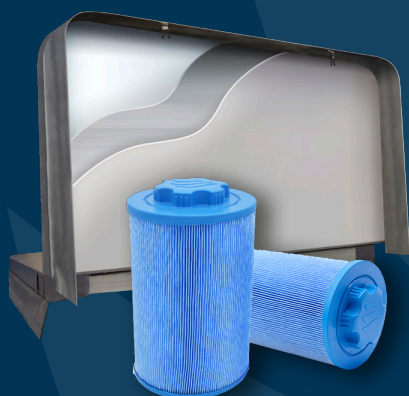

MINIMUM POWER

32 Amp Hydro

32 Amp Pro

CALYPSO SERIES

The Calypso is a large roomy spa with an open, "hot tub" design. With multiple massage experiences, the Calypso will meet all of your relaxation and hydrotherapy needs. Pro Platinum pictured.

HYDRO	HYDRO PLATINUM	PRO PLATINUM
7 Seater Spa	7 Seater Spa	7 Seater Spa
PUMPS		
2 x 3hp Massage Pump	2 x 3hp Massage Pump	3 x 3hp Massage Pump
1 x Filtration Pump	1 x Filtration Pump	1 x Filtration Pump
	Heated Air Blower	Heated Air Blower
JETS		
44 x Water Jets	44 x Water Jets	53 x Water Jets
1 x Sole Therapy Jet	14 x Air Jets	14 x Air Jets
	1 x Sole Therapy Jet	1 x Sole Therapy Jet
FILTRATION & SANITISATION		
100sqft Filtration	100sqft Filtration	100sqft Filtration
Ozone	Ozone with Mixing Chamber	Ozone with Mixing Chamber
CONTROLS		
Gecko Touch Pad	Gecko Colour Touch Screen	Gecko Colour Touch Screen
3KW Stainless Steel	3KW Stainless Steel	3KW Stainless Steel
FEATURES		
5 Layer Insulation	7 Layer Insulation	7 Layer Insulation
Waterlevel LED's	Waterlevel LED's	Waterlevel LED's
Stainless Steel Jet Trims	Stainless Steel Jet Trims	Stainless Steel Jet Trims
Luxury Lockable Hardcover	Luxury Lockable Hardcover	Luxury Lockable Hardcover
Solid ABS Base	Solid ABS Base	Solid ABS Base
32 Amp	Backlit Controls	Backlit Controls
	Cabinet Lighting	Cabinet Lighting
	Heatpump Connections	Heatpump Connections
	3 x Roman Waterfalls	3 x Roman Waterfalls
	32 Amp	32 Amp