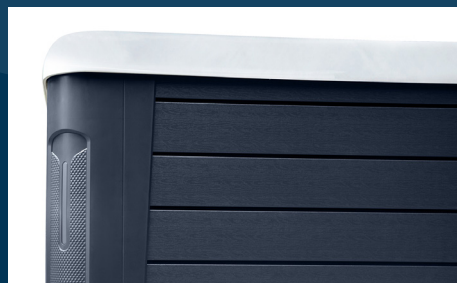

MINIMUM POWER

32 Amp Hydro

32 Amp Pro

CALYPSO SERIES

The Calypso is a large roomy spa with an open, "hot tub" design. With multiple massage experiences, the Calypso will meet all of your relaxation and hydrotherapy needs. Pro Platinum pictured.

HYDRO	HYDRO PLATINUM	PRO PLATINUM
7 Seater Spa	7 Seater Spa	7 Seater Spa
PUMPS		
2 x 3hp Massage Pump	2 x 3hp Massage Pump	3 x 3hp Massage Pump
1 x Filtration Pump	1 x Filtration Pump	1 x Filtration Pump
	Heated Air Blower	Heated Air Blower
JETS		
44 x Water Jets	44 x Water Jets	53 x Water Jets
1 x Sole Therapy Jet	14 x Air Jets	14 x Air Jets
	1 x Sole Therapy Jet	1 x Sole Therapy Jet
FILTRATION & SANITISATION		
100sqft Filtration	100sqft Filtration	100sqft Filtration
Ozone	Ozone with Mixing Chamber	Ozone with Mixing Chamber
CONTROLS		
Gecko Touch Pad	Gecko Colour Touch Screen	Gecko Colour Touch Screen
3KW Stainless Steel	3KW Stainless Steel	3KW Stainless Steel
FEATURES		
5 Layer Insulation	7 Layer Insulation	7 Layer Insulation
Waterlevel LED's	Waterlevel LED's	Waterlevel LED's
Stainless Steel Jet Trims	Stainless Steel Jet Trims	Stainless Steel Jet Trims
Luxury Lockable Hardcover	Luxury Lockable Hardcover	Luxury Lockable Hardcover
Solid ABS Base	Solid ABS Base	Solid ABS Base
32 Amp	Backlit Controls	Backlit Controls
	Cabinet Lighting	Cabinet Lighting
	Heatpump Connections	Heatpump Connections
	3 x Roman Waterfalls	3 x Roman Waterfalls
	32 Amp	32 Amp